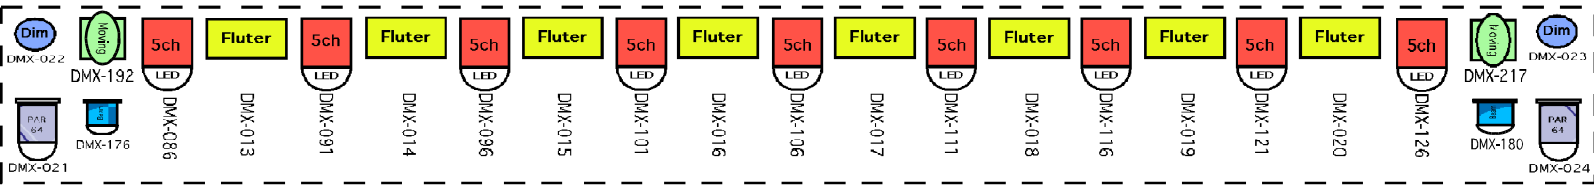

3 Punkt Truss Stage Middle